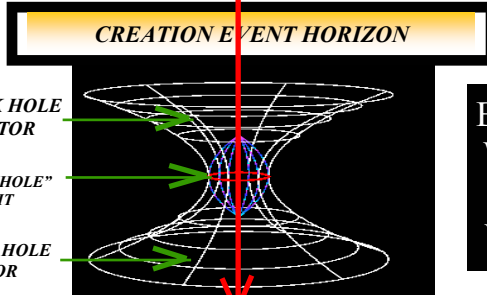

PARRC Research, Inc., 2004-2010, All Rights And Trademarks Reserved

CREATION PHYSICS: THEOCOSMOLOGY

Infinite Time
—
In The Domain Of God's Cosmic Shekinah Energy

T_∞ — **“In The Beginning...”** —

LOCATION: UNKNOWN
ORIGIN: Shekinah Energy
TRANSITION TO: Cosmic Energy
ENERGY TYPE: UNKNOWN
PHYSICS: UNKNOWN
EQUATIONS: UNKNOWN

BLACK HOLE INJECTOR

“WORMHOLE” CONDUIT

WHITE HOLE EJECTOR

Black Hole Injectus/ White Hole Ejectus Mechanism, With Wormhole Conduit

CEH: where one thing becomes another by the power of God: Transition-Creation

LOCATION: UNKNOWN
ORIGIN: Cosmic Energy
TRANSITION TO: Virtual Energy
ENERGY TYPE: UNKNOWN
PHYSICS: UNKNOWN
EQUATIONS: UNKNOWN